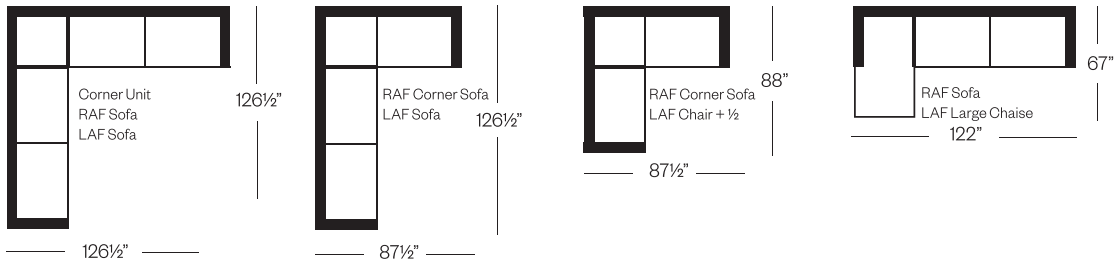

# 5321 Trent XL Collection

**Sofa**  
width 89" height 38"  
depth 43"

**Condo Sofa**  
width 74" height 38"  
depth 43"

**Loveseat**  
width 67" height 38"  
depth 43"

**Chair**  
width 42" height 38"  
depth 43"

## Sectionals

3 Seat Sofa Configuration (Additional seats increase width by approximately 25½")

2 Seat Sofa Configuration (Additional seats increase width by approximately 38½")

Please note that all measurements are approximate.