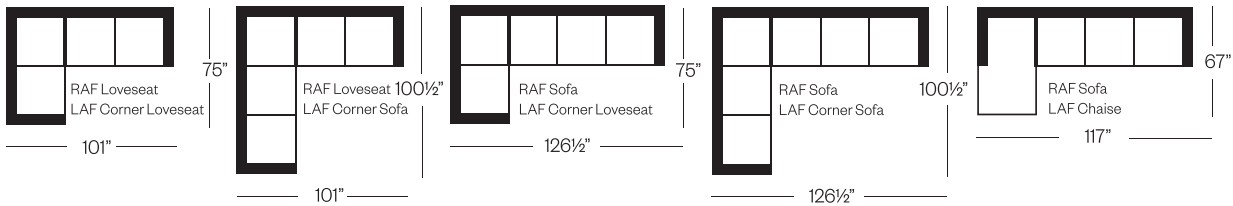

# 5321 Trent XL Collection

**Sofa**  
width 89" height 38"  
depth 43"

**Condo Sofa**  
width 74" height 38"  
depth 43"

**Loveseat**  
width 67" height 38"  
depth 43"

**Chair**  
width 42" height 38"  
depth 43"

## Sectionals

3 Seat Sofa Configuration (Additional seats increase width by approximately 25½")

2 Seat Sofa Configuration (Additional seats increase width by approximately 38½")

Please note that all measurements are approximate.