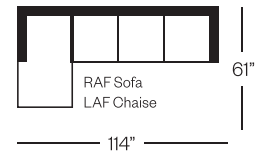

Sectionals

(Additional seats increase width by approximately 25")

Please note that all measurements are approximate.