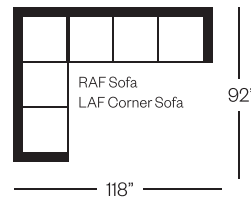

Barrymore

1168 Caledonia Road Toronto ON M6A 2W5

T 416.532.2891 F 416.533.6650

barrymorefurniture.com