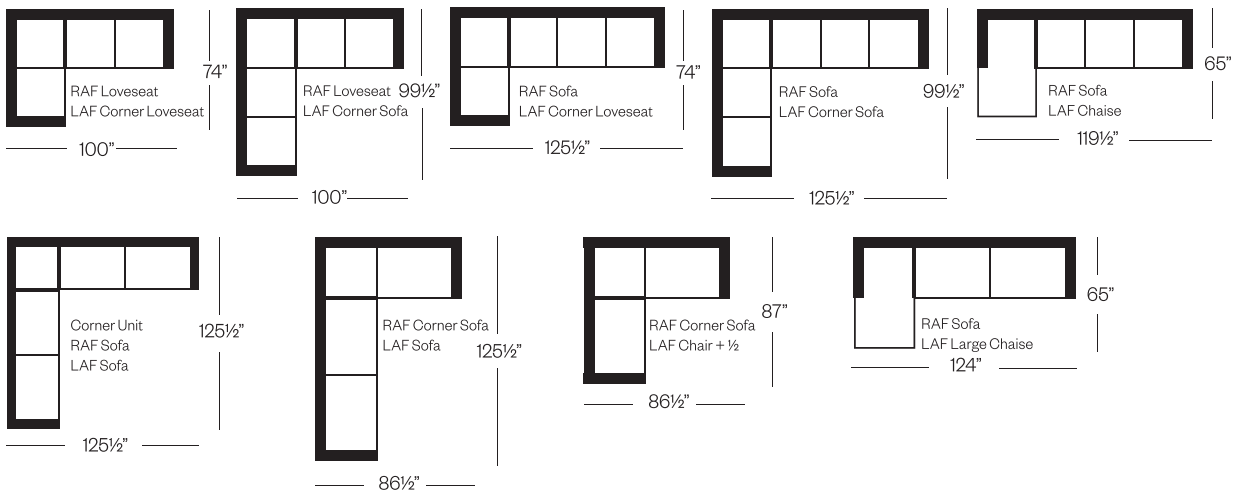

5330 Trey Collection

Sofa

width 91"   height 36"
depth 41"   arm ht 26"

Condo Sofa

width 76"   height 36"
depth 41"   arm ht 26"

Loveseat

width 69"   height 36"
depth 41"   arm ht 26"

Chair

width 44"   height 36"
depth 41"   arm ht 26"

Sectionals

3 Seat Sofa Configuration (Additional seats increase width by approximately 25½")

2 Seat Sofa Configuration (Additional seats increase width by approximately 38½")

Please note that all measurements are approximate.

Barrymore

1168 Caledonia Road Toronto ON M6A 2W5

T 416.532.2891 F 416.533.6650

barrymorefurniture.com