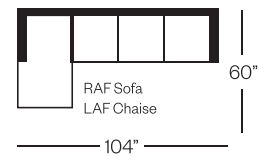

2112 Preston Collection

Sofa

width 78" height 35"
depth 36"

Condo Sofa

width 66" height 35"
depth 36"

Loveseat

width 56" height 35"
depth 36"

Chair

width 31" height 35"
depth 36"

Sectionals

(Additional seats increase width by approximately 22")

Please note that all measurements are approximate.

Barrymore

350 Oakdale Road Toronto ON M3N 1W5

T 416.742.7350