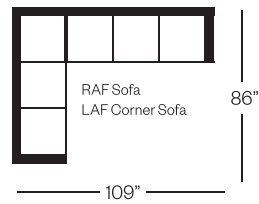

2112 Preston Collection

Sofa

width 78" height 35"
depth 36"

Condo Sofa

width 66" height 35"
depth 36"

Loveseat

width 56" height 35"
depth 36"

Chair

width 31" height 35"
depth 36"

Sectionals

(Additional seats increase width by approximately 22")

Please note that all measurements are approximate.

Barrymore

350 Oakdale Road Toronto ON M3N 1W5

T 416.742.7350