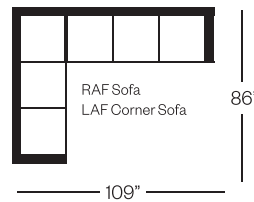

Barrymore

1168 Caledonia Road Toronto ON M6A 2W5

T 416.532.2891 F 416.533.6650

barrymorefurniture.com