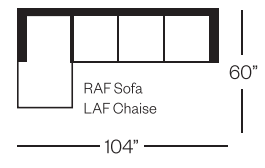

Sectionals

(Additional seats increase width by approximately 22")

Please note that all measurements are approximate.