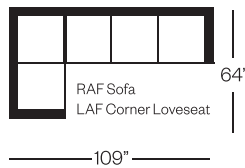

Sectionals

(Additional seats increase width by approximately 22")

Please note that all measurements are approximate.