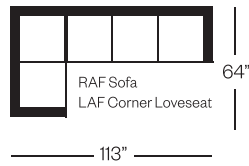

2015 Manhattan Collection

Sofa
width 83" height 34"
depth 34"

Condo Sofa
width 67" height 34"
depth 34"

Loveseat
width 60" height 34"
depth 34"

Chair
width 36" height 34"
depth 34"

Queen Bed
width 81" height 34"
depth closed 36" depth open 89"

Double Bed
width 73" height 34"
depth closed 36" depth open 89"

Sectionals

(Additional seats increase width by approximately 24")

Please note that all measurements are approximate.

Barrymore

350 Oakdale Road Toronto ON M3N 1W5