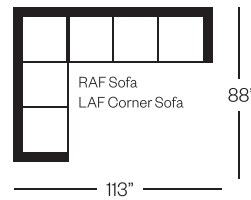

2015 Manhattan Collection

Sofa
width 83" height 34"
depth 34"

Condo Sofa
width 67" height 34"
depth 34"

Loveseat
width 60" height 34"
depth 34"

Chair
width 36" height 34"
depth 34"

Queen Bed
width 81" height 34"
depth closed 36" depth open 89"

Double Bed
width 73" height 34"
depth closed 36" depth open 89"

Sectionals

(Additional seats increase width by approximately 24")

Please note that all measurements are approximate.

Barrymore

350 Oakdale Road Toronto ON M3N 1W5