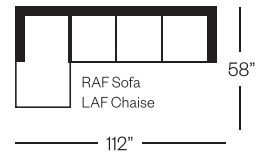

2015 Manhattan Collection

Sofa
width 83" height 34"
depth 34"

Condo Sofa
width 67" height 34"
depth 34"

Loveseat
width 60" height 34"
depth 34"

Chair
width 36" height 34"
depth 34"

Queen Bed
width 81" height 34"
depth closed 36" depth open 89"

Double Bed
width 73" height 34"
depth closed 36" depth open 89"

Sectionals

(Additional seats increase width by approximately 24")

Please note that all measurements are approximate.

Barrymore

350 Oakdale Road Toronto ON M3N 1W5