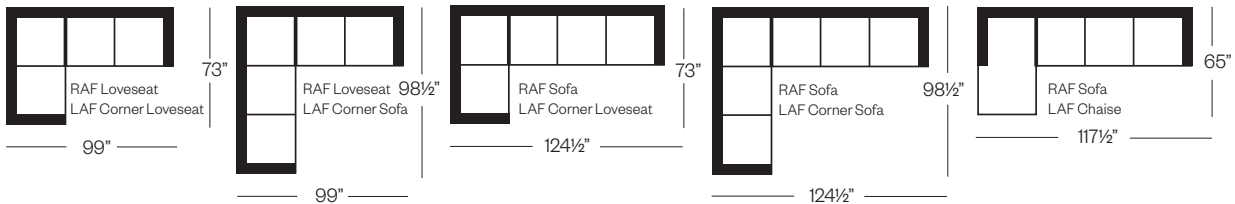

5320 Trent Collection

Sofa
width 89" height 36"
depth 41"

Condo Sofa
width 74" height 36"
depth 41"

Loveseat
width 67" height 36"
depth 41"

Chair
width 42" height 36"
depth 41"

Sectionals

3 Seat Sofa Configuration (Additional seats increase width by approximately 25½")

2 Seat Sofa Configuration (Additional seats increase width by approximately 38")

Please note that all measurements are approximate.

Barrymore

1168 Caledonia Road Toronto ON M6A 2W5

T 416.532.2891 F 416.533.6650

barrymorefurniture.com