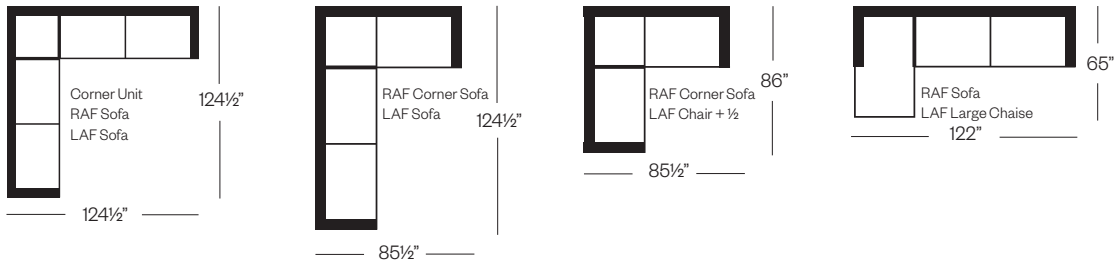

5320 Trent Collection

Sofa
width 89" height 36"
depth 41"

Condo Sofa
width 74" height 36"
depth 41"

Loveseat
width 67" height 36"
depth 41"

Chair
width 42" height 36"
depth 41"

Sectionals

3 Seat Sofa Configuration (Additional seats increase width by approximately 25½")

2 Seat Sofa Configuration (Additional seats increase width by approximately 38")

Please note that all measurements are approximate.

Barrymore

1168 Caledonia Road Toronto ON M6A 2W5

T 416.532.2891 F 416.533.6650

barrymorefurniture.com