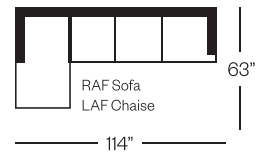

# 2722 Broadway Collection

**Sofa**  
width 85" height 35"  
depth 39"

**Condo Sofa**  
width 73" height 35"  
depth 39"

**Loveseat**  
width 61" height 35"  
depth 39"

**Chair**  
width 37" height 35"  
depth 39"

## Sectionals

(Additional seats increase width by approximately 24")

Please note that all measurements are approximate.