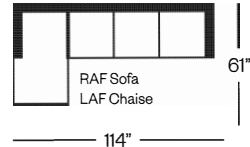

# 2900 Amadeo Collection

**Sofa**  
width 84" height 32"  
depth 36"

**Condo Sofa**  
width 74" height 32"  
depth 36"

**Loveseat**  
width 64" height 32"  
depth 36"

**Chair**  
width 33" height 32"  
depth 36"

## Sectionals

(Additional seats increase width by approximately 25")  
Please note that all measurements are approximate.