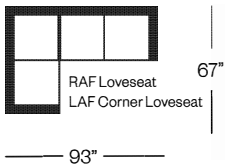

# 2900 Amadeo Collection

**Sofa**  
width 84" height 32"  
depth 36"

**Condo Sofa**  
width 74" height 32"  
depth 36"

**Loveseat**  
width 64" height 32"  
depth 36"

**Chair**  
width 33" height 32"  
depth 36"

## Sectionals

(Additional seats increase width by approximately 25")  
Please note that all measurements are approximate.