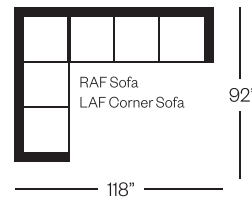

Barrymore

1168 Caledonia Road Toronto ON M6A 2W5
T 416.532.2891 F 416.533.6650
barrymorefurniture.com