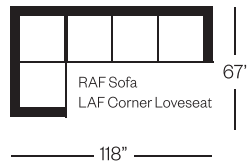

Sectionals

(Additional seats increase width by approximately 25")

Please note that all measurements are approximate.