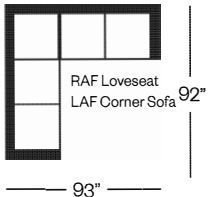

# 2900 Amadeo Collection

**Sofa**  
width 84" height 32"  
depth 36"

**Condo Sofa**  
width 74" height 32"  
depth 36"

**Loveseat**  
width 64" height 32"  
depth 36"

**Chair**  
width 33" height 32"  
depth 36"

## Sectionals

(Additional seats increase width by approximately 25")  
Please note that all measurements are approximate.