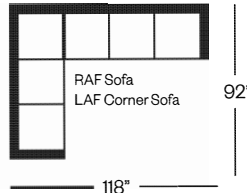

# 2900 Amadeo Collection

**Sofa**  
width 84" height 32"  
depth 36"

**Condo Sofa**  
width 74" height 32"  
depth 36"

**Loveseat**  
width 64" height 32"  
depth 36"

**Chair**  
width 33" height 32"  
depth 36"

## Sectionals

(Additional seats increase width by approximately 25")  
Please note that all measurements are approximate.