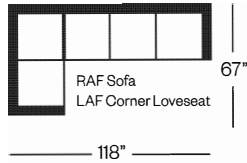

# 2900 Amadeo Collection

**Sofa**  
width 84" height 32"  
depth 36"

**Condo Sofa**  
width 74" height 32"  
depth 36"

**Loveseat**  
width 64" height 32"  
depth 36"

**Chair**  
width 33" height 32"  
depth 36"

## Sectionals

(Additional seats increase width by approximately 25")  
Please note that all measurements are approximate.