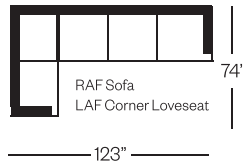

# 8757 Portland Collection

**Sofa**

width 87"      height 38"  
depth 42"

**Condo Sofa**

width 72"      height 38"  
depth 42"

**Chair**

width 44"      height 38"  
depth 42"

**Sectionals**

3 Seat Sofa Configuration (Additional seats increase width by approximately 24")

2 Seat Sofa Configuration (Additional seats increase width by approximately 37")

Please note that all measurements are approximate.