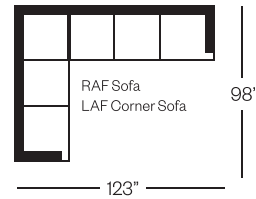

# 8757 Portland Collection

**Sofa**

width 87"      height 38"  
depth 42"

**Condo Sofa**

width 72"      height 38"  
depth 42"

**Chair**

width 44"      height 38"  
depth 42"

**Sectionals**

3 Seat Sofa Configuration (Additional seats increase width by approximately 24")

2 Seat Sofa Configuration (Additional seats increase width by approximately 37")

Please note that all measurements are approximate.