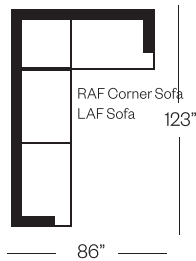

# 8757 Portland Collection

**Sofa**

width 87"      height 38"  
depth 42"

**Condo Sofa**

width 72"      height 38"  
depth 42"

**Chair**

width 44"      height 38"  
depth 42"

**Sectionals**

3 Seat Sofa Configuration (Additional seats increase width by approximately 24")

2 Seat Sofa Configuration (Additional seats increase width by approximately 37")

Please note that all measurements are approximate.