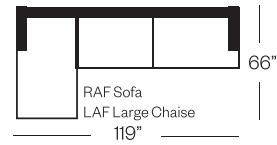

# 8757 Portland Collection

**Sofa**

width 87"      height 38"  
depth 42"

**Condo Sofa**

width 72"      height 38"  
depth 42"

**Chair**

width 44"      height 38"  
depth 42"

**Sectionals**

3 Seat Sofa Configuration (Additional seats increase width by approximately 24")

2 Seat Sofa Configuration (Additional seats increase width by approximately 37")

Please note that all measurements are approximate.