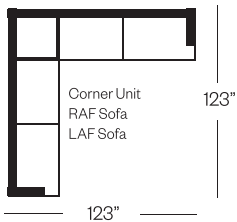

# 8757 Portland Collection

**Sofa**

width 87"      height 38"  
depth 42"

**Condo Sofa**

width 72"      height 38"  
depth 42"

**Chair**

width 44"      height 38"  
depth 42"

**Sectionals**

3 Seat Sofa Configuration (Additional seats increase width by approximately 24")

2 Seat Sofa Configuration (Additional seats increase width by approximately 37")

Please note that all measurements are approximate.