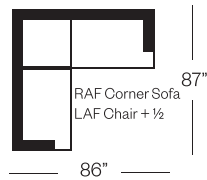

# 8757 Portland Collection

**Sofa**

width 87"      height 38"  
depth 42"

**Condo Sofa**

width 72"      height 38"  
depth 42"

**Chair**

width 44"      height 38"  
depth 42"

**Sectionals**

3 Seat Sofa Configuration (Additional seats increase width by approximately 24")

2 Seat Sofa Configuration (Additional seats increase width by approximately 37")

Please note that all measurements are approximate.