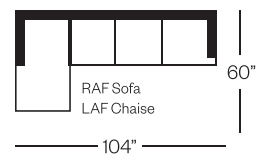

# 2109 Prescott Collection

**Sofa**

width 78"      height 35"  
depth 36"

**Condo Sofa**

width 66"      height 35"  
depth 36"

**Loveseat**

width 56"      height 35"  
depth 36"

**Chair**

width 31"      height 35"  
depth 36"

**Sectionals**

(Additional seats increase width by approximately 22")

Please note that all measurements are approximate.