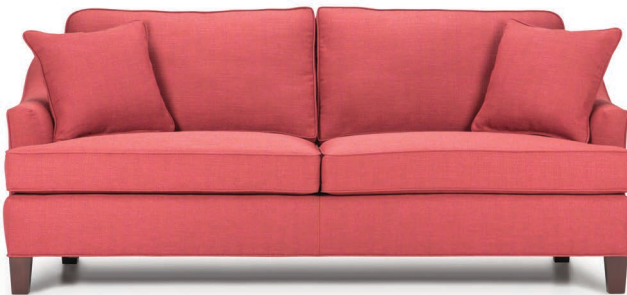

2109 Sofa

# Prescott Collection

**Standard Version**

**Standard Version**

**Shown with Optional:**  
2 Seats and 2 Backs

# 2109 Prescott Collection

**Sofa**

width 78"      height 35"  
depth 36"

**Condo Sofa**

width 66"      height 35"  
depth 36"

**Loveseat**

width 56"      height 35"  
depth 36"

**Chair**

width 31"      height 35"  
depth 36"

**Sectionals**

(Additional seats increase width by approximately 22")

Please note that all measurements are approximate.