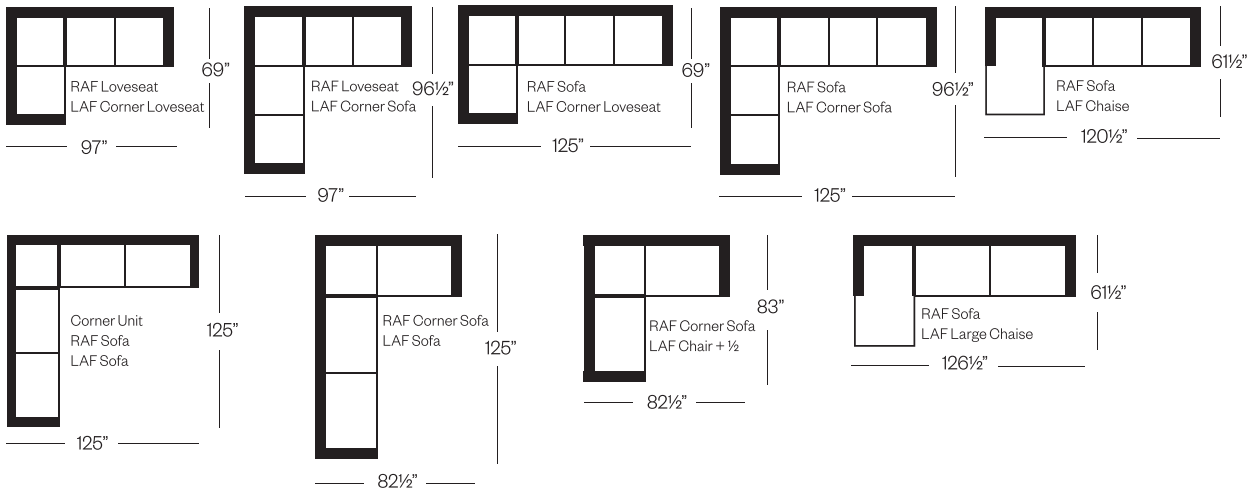

5280 Sophia Collection

Sofa

width 90" height 34"
depth 37½"

Condo Sofa

width 76½" height 34"
depth 37½"

Loveseat

width 62½" height 34"
depth 37½"

Chair

width 33" height 34"
depth 37½"

Sectionals

3 Seat Sofa Configuration (Additional seats increase width by approximately 27½")

2 Seat Sofa Configuration (Additional seats increase width by approximately 42")

Please note that all measurements are approximate.

Barrymore

1168 Caledonia Road Toronto ON M6A 2W5

T 416.532.2891 F 416.533.6650

barrymorefurniture.com