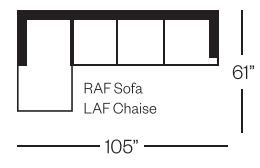

Sectionals

(Additional seats increase width by approximately 22")

Please note that all measurements are approximate.