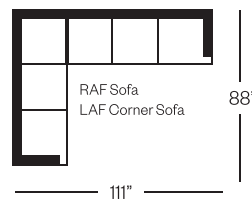

Barrymore

1168 Caledonia Road Toronto ON M6A 2W5
T 416.532.2891 F 416.533.6650
barrymorefurniture.com