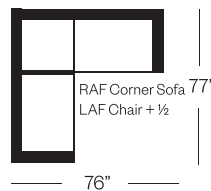

Sectionals

3 Seat Sofa Configuration (Additional seats increase width by approximately 24")

2 Seat Sofa Configuration (Additional seats increase width by approximately 37")

Please note that all measurements are approximate.