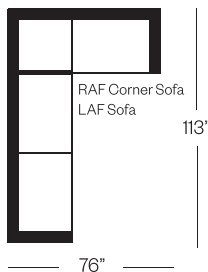

Sectionals

3 Seat Sofa Configuration (Additional seats increase width by approximately 24")

2 Seat Sofa Configuration (Additional seats increase width by approximately 37")

Please note that all measurements are approximate.