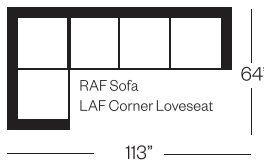

Sectionals

3 Seat Sofa Configuration (Additional seats increase width by approximately 24")

2 Seat Sofa Configuration (Additional seats increase width by approximately 37")

Please note that all measurements are approximate.