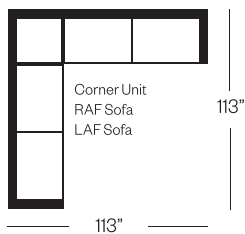

Sectionals

3 Seat Sofa Configuration (Additional seats increase width by approximately 24")

2 Seat Sofa Configuration (Additional seats increase width by approximately 37")

Please note that all measurements are approximate.