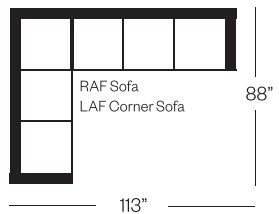

Sectionals

3 Seat Sofa Configuration (Additional seats increase width by approximately 24")

2 Seat Sofa Configuration (Additional seats increase width by approximately 37")

Please note that all measurements are approximate.