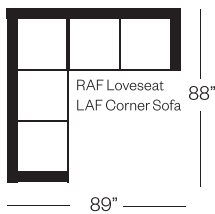

Sectionals

3 Seat Sofa Configuration (Additional seats increase width by approximately 24")

2 Seat Sofa Configuration (Additional seats increase width by approximately 37")

Please note that all measurements are approximate.