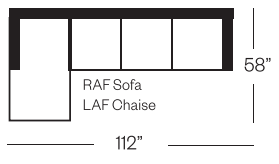

Sectionals

3 Seat Sofa Configuration (Additional seats increase width by approximately 24")

2 Seat Sofa Configuration (Additional seats increase width by approximately 37")

Please note that all measurements are approximate.