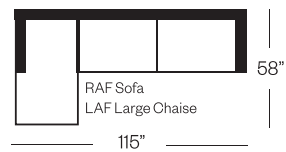

Sectionals

3 Seat Sofa Configuration (Additional seats increase width by approximately 24")

2 Seat Sofa Configuration (Additional seats increase width by approximately 37")

Please note that all measurements are approximate.