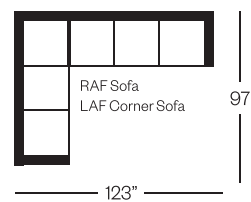

2712 Sectional

Cluny Collection

Standard Version
LAF Loveset / RAF Corner Loveseat

Shown with Optional:
LAF Sofa / Right Armless Corner Sofa Lounger

Barrymore

Made for you.

2712 Cluny Collection

Sofa

width 86" height 36"
depth 41"

Condo Sofa

width 73" height 36"
depth 41"

Chair

width 35" height 36"
depth 41"

Ottoman-RM

width 26" height 17"
depth 20"

Ottoman-TT

width 26" height 14"
depth 20"

Sectionals

(Additional seats increase width by approximately 25")

Please note that all measurements are approximate.

Barrymore

1168 Caledonia Road Toronto ON M6A 2W5

T 416.532.2891 F 416.533.6650