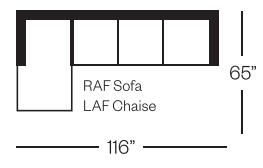

2712 Sectional

Cluny Collection

Standard Version
LAF Loveset / RAF Corner Loveseat

Shown with Optional:
LAF Sofa / Right Armless Corner Sofa Lounger

Barrymore

Made for you.

2712 Cluny Collection

Sofa

width 86" height 36"
depth 41"

Condo Sofa

width 73" height 36"
depth 41"

Chair

width 35" height 36"
depth 41"

Ottoman-RM

width 26" height 17"
depth 20"

Ottoman-TT

width 26" height 14"
depth 20"

Sectionals

(Additional seats increase width by approximately 25")

Please note that all measurements are approximate.

Barrymore

1168 Caledonia Road Toronto ON M6A 2W5

T 416.532.2891 F 416.533.6650