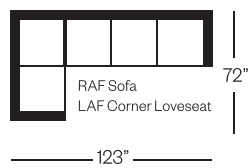

2712 Sectional

Cluny Collection

Standard Version
LAF Loveset / RAF Corner Loveseat

Shown with Optional:
LAF Sofa / Right Armless Corner Sofa Lounger

Barrymore

Made for you.

2712 Cluny Collection

Sofa

width 86" height 36"
depth 41"

Condo Sofa

width 73" height 36"
depth 41"

Chair

width 35" height 36"
depth 41"

Ottoman-RM

width 26" height 17"
depth 20"

Ottoman-TT

width 26" height 14"
depth 20"

Sectionals

(Additional seats increase width by approximately 25")

Please note that all measurements are approximate.

Barrymore

1168 Caledonia Road Toronto ON M6A 2W5

T 416.532.2891 F 416.533.6650