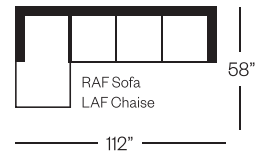

2015 Manhattan Collection

Sofa
width 83" height 34"
depth 34"

Condo Sofa
width 67" height 34"
depth 34"

Loveseat
width 60" height 34"
depth 34"

Chair
width 36" height 34"
depth 34"

Queen Bed
width 81" height 34"
depth closed 36" depth open 89"

Double Bed
width 73" height 34"
depth closed 36" depth open 89"

Sectionals

(Additional seats increase width by approximately 24")

Please note that all measurements are approximate.

Barrymore

1168 Caledonia Road Toronto ON M6A 2W5