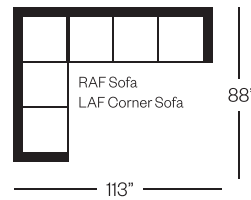

2015 Manhattan Collection

Sofa
width 83" height 34"
depth 34"

Condo Sofa
width 67" height 34"
depth 34"

Loveseat
width 60" height 34"
depth 34"

Chair
width 36" height 34"
depth 34"

Queen Bed
width 81" height 34"
depth closed 36" depth open 89"

Double Bed
width 73" height 34"
depth closed 36" depth open 89"

Sectionals

(Additional seats increase width by approximately 24")

Please note that all measurements are approximate.

Barrymore

1168 Caledonia Road Toronto ON M6A 2W5