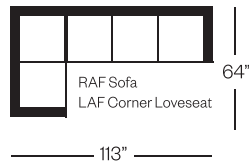

2015 Manhattan Collection

Sofa
width 83" height 34"
depth 34"

Condo Sofa
width 67" height 34"
depth 34"

Loveseat
width 60" height 34"
depth 34"

Chair
width 36" height 34"
depth 34"

Queen Bed
width 81" height 34"
depth closed 36" depth open 89"

Double Bed
width 73" height 34"
depth closed 36" depth open 89"

Sectionals

(Additional seats increase width by approximately 24")

Please note that all measurements are approximate.

Barrymore

1168 Caledonia Road Toronto ON M6A 2W5