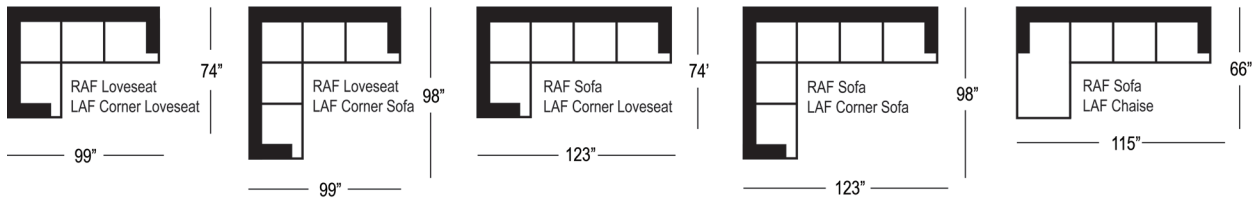

Shown with optional: Envelope Backs,
LAF Sofa and RAF Sofa 2 Seats and 2 Backs (2 Seat Configuration Size)

Barrymore

KERR COLLECTION 8754

8754 Sofa

width 87" height 38"
depth 42" arm ht 23"

8754 Condo Sofa

width 72" height 38"
depth 42" arm ht 23"

8754 Chair

width 44" height 38"
depth 42" arm ht 23"

8754 Sectionals - 3 Seat Sofa Configuration

(Additional seats increase width by approximately 24")

8754 Special Sectionals - 2 Seat Sofa Configuration

(Additional seats increase width by approximately 37")

Please note that all measurements are approximate.