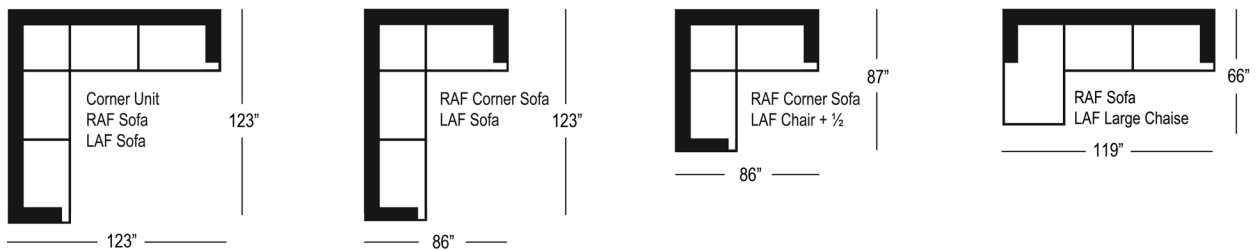

Shown with optional: Envelope Backs,
LAF Sofa and RAF Sofa 2 Seats and 2 Backs (2 Seat Configuration Size)

Barrymore

KERR COLLECTION 8754

8754 Sofa

width 87" height 38"
depth 42" arm ht 23"

8754 Condo Sofa

width 72" height 38"
depth 42" arm ht 23"

8754 Chair

width 44" height 38"
depth 42" arm ht 23"

8754 Sectionals - 3 Seat Sofa Configuration

(Additional seats increase width by approximately 24")

8754 Special Sectionals - 2 Seat Sofa Configuration

(Additional seats increase width by approximately 37")

Please note that all measurements are approximate.