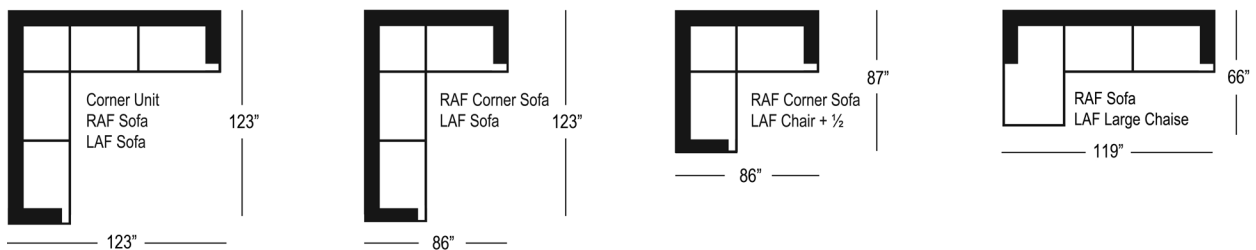

Barrymore

KINGSLEY COLLECTION

8749

8749 Sofa

width 87" height 38"
depth 42" arm ht 23"

8749 Condo Sofa

width 72" height 38"
depth 42" arm ht 23"

8749 Chair

width 44" height 38"
depth 42" arm ht 23"

8749 Ottoman

width 30" height 17"
depth 19"

8749 Sectionals - 3 Seat Sofa Configuration

(Additional seats increase width by approximately 24")

8749 Special Sectionals - 2 Seat Sofa Configuration

(Additional seats increase width by approximately 37")

Please note that all measurements are approximate.