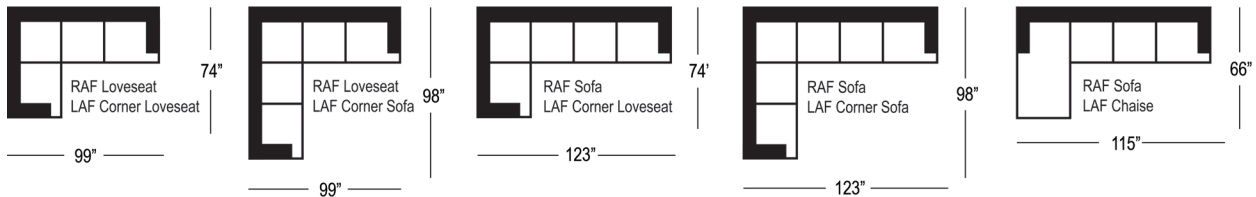

Barrymore

KINGSLEY COLLECTION

8749

8749 Sofa

width 87" height 38"
depth 42" arm ht 23"

8749 Condo Sofa

width 72" height 38"
depth 42" arm ht 23"

8749 Chair

width 44" height 38"
depth 42" arm ht 23"

8749 Ottoman

width 30" height 17"
depth 19"

8749 Sectionals - 3 Seat Sofa Configuration

(Additional seats increase width by approximately 24")

8749 Special Sectionals - 2 Seat Sofa Configuration

(Additional seats increase width by approximately 37")

Please note that all measurements are approximate.