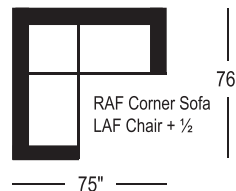

Barrymore

NEWMAN COLLECTION

2704

2704 Sofa

width 77" height 32"
depth 36" arm ht 24"

2704 Condo Sofa

width 65" height 32"
depth 36" arm ht 24"

2704 Loveseat

width 54" height 32"
depth 36" arm ht 24"

2704 Chair

width 31" height 32"
depth 36" arm ht 24"

2704 Sectionals - 3 Seat Sofa Configuration

(Additional seats increase width by approximately 23")

2704 Special Sectionals - 2 Seat Sofa Configuration

(Additional seats increase width by approximately 35")

Please note that all measurements are approximate.