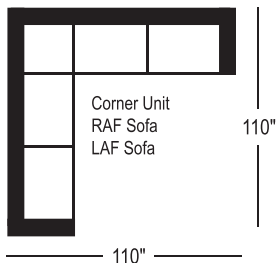

Barrymore

NEWMAN COLLECTION

2704

2704 Sofa

width 77" height 32"
depth 36" arm ht 24"

2704 Condo Sofa

width 65" height 32"
depth 36" arm ht 24"

2704 Loveseat

width 54" height 32"
depth 36" arm ht 24"

2704 Chair

width 31" height 32"
depth 36" arm ht 24"

2704 Sectionals - 3 Seat Sofa Configuration

(Additional seats increase width by approximately 23")

2704 Special Sectionals - 2 Seat Sofa Configuration

(Additional seats increase width by approximately 35")

Please note that all measurements are approximate.