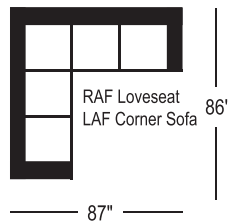

Barrymore

NEWMAN COLLECTION

2704

2704 Sofa

width 77" height 32"
depth 36" arm ht 24"

2704 Condo Sofa

width 65" height 32"
depth 36" arm ht 24"

2704 Loveseat

width 54" height 32"
depth 36" arm ht 24"

2704 Chair

width 31" height 32"
depth 36" arm ht 24"

2704 Sectionals - 3 Seat Sofa Configuration

(Additional seats increase width by approximately 23")

2704 Special Sectionals - 2 Seat Sofa Configuration

(Additional seats increase width by approximately 35")

Please note that all measurements are approximate.