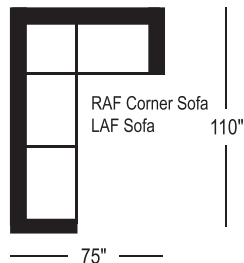

Barrymore

NEWMAN COLLECTION

2704

2704 Sofa

width 77" height 32"
depth 36" arm ht 24"

2704 Condo Sofa

width 65" height 32"
depth 36" arm ht 24"

2704 Loveseat

width 54" height 32"
depth 36" arm ht 24"

2704 Chair

width 31" height 32"
depth 36" arm ht 24"

2704 Sectionals - 3 Seat Sofa Configuration

(Additional seats increase width by approximately 23")

2704 Special Sectionals - 2 Seat Sofa Configuration

(Additional seats increase width by approximately 35")

Please note that all measurements are approximate.